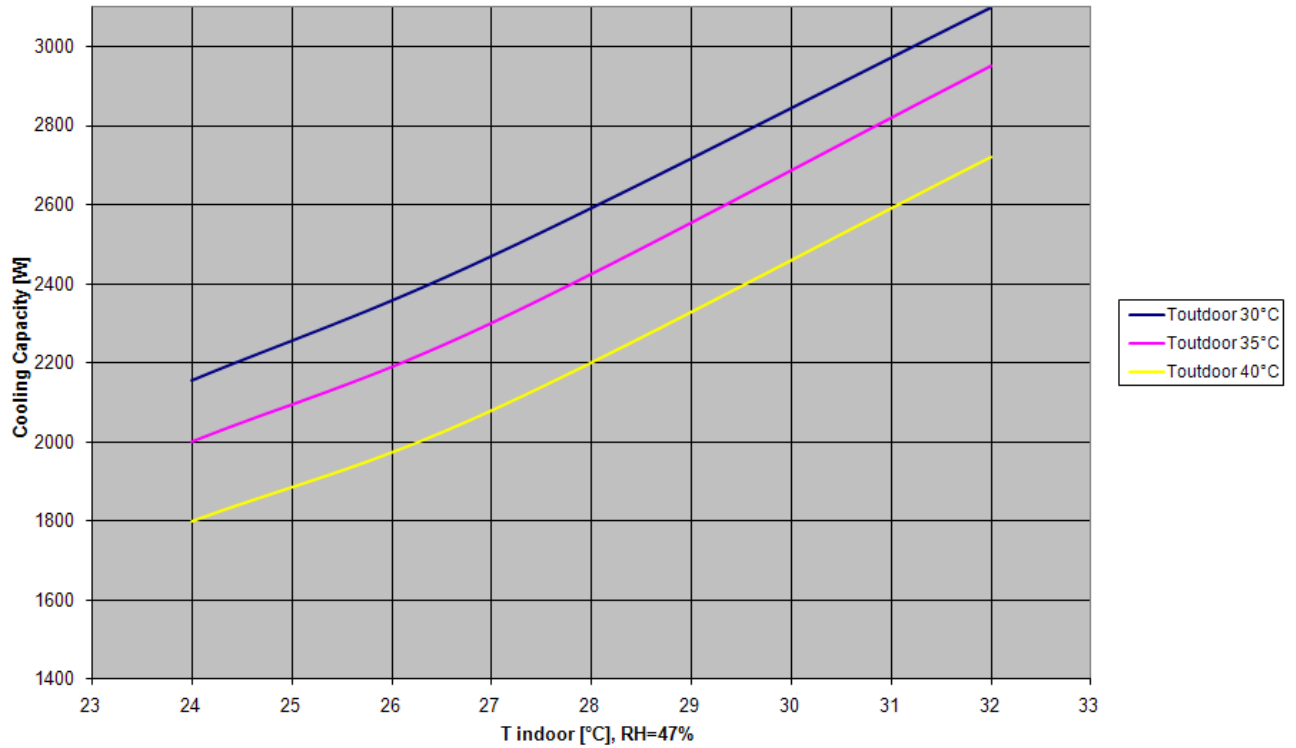

Mod. UNICO R 10 – PERFORMANCE CURVES

COOLING CAPACITY

POWER INPUT

Mod. UNICO R 10 – PERFORMANCE CURVES

HEATING CAPACITY

POWER INPUT

COOLING CAPACITY

POWER INPUT

HEATING CAPACITY

POWER INPUT