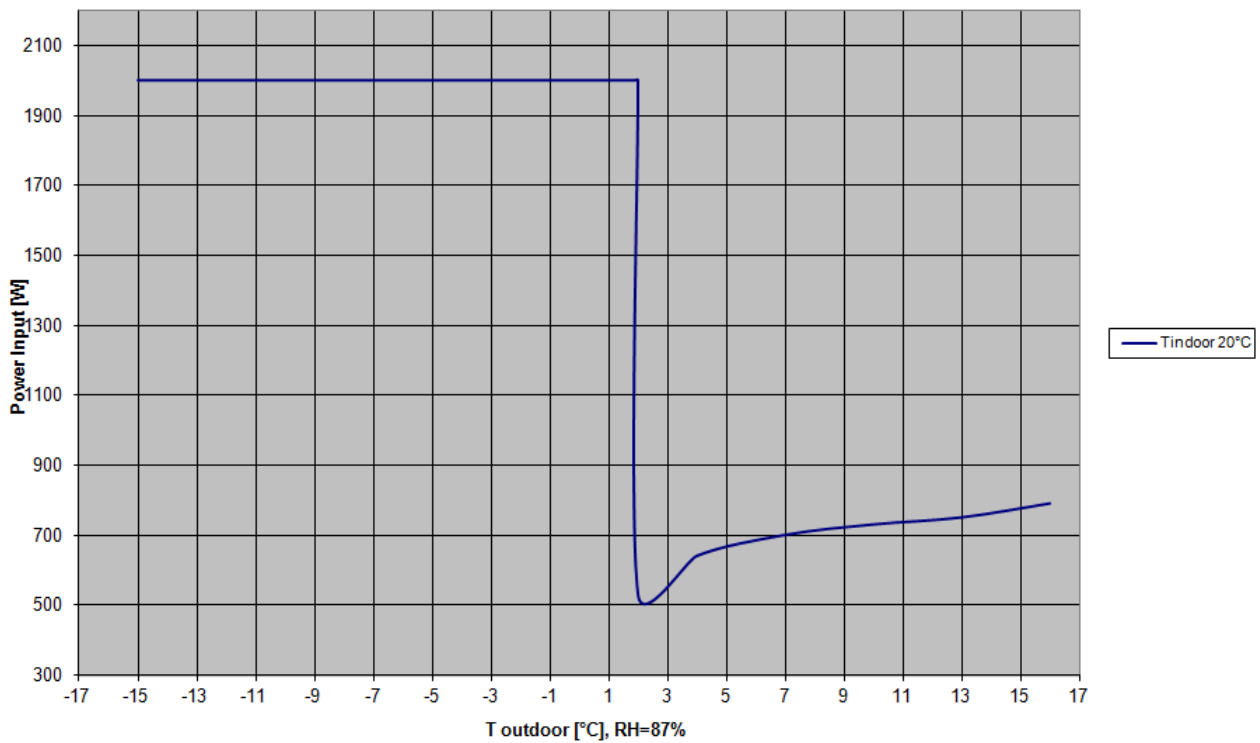

Mod. UNICO R 10 – PERFORMANCE CURVES

COOLING CAPACITY

POWER INPUT

Mod. UNICO R 10 – PERFORMANCE CURVES

HEATING CAPACITY

POWER INPUT

COOLING CAPACITY

POWER INPUT

HEATING CAPACITY

POWER INPUT