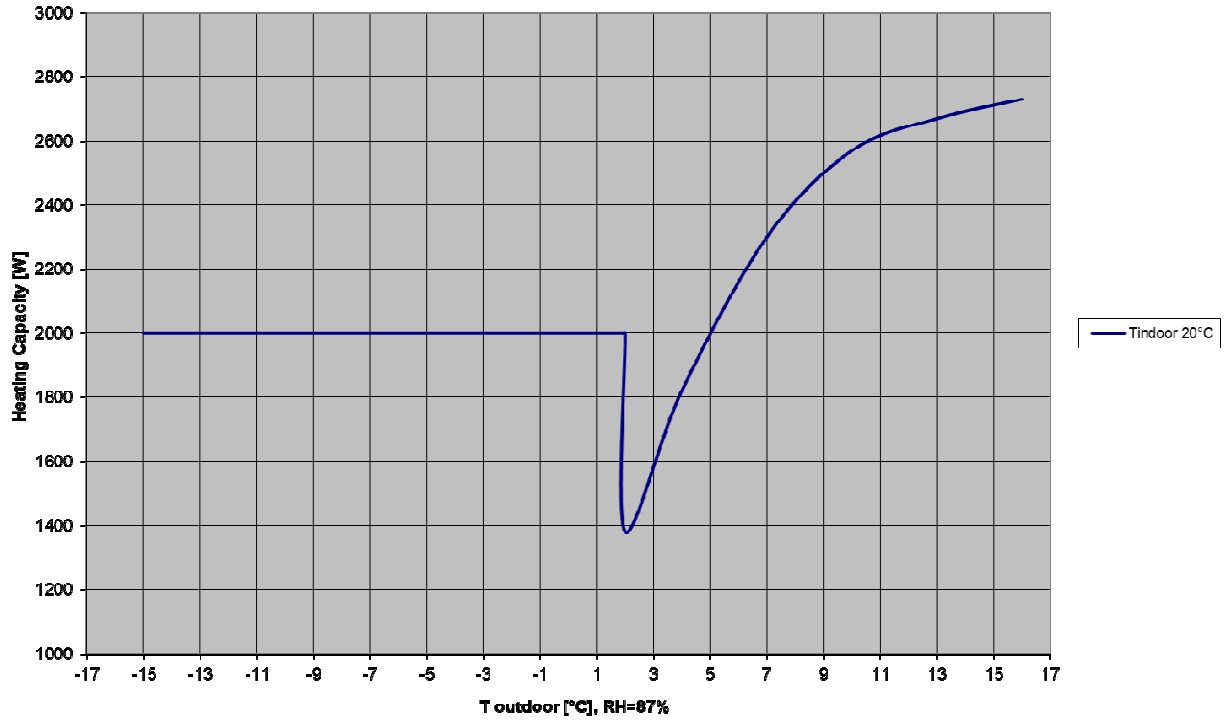

Mod. UNICO R 10 – PERFORMANCE CURVES

COOLING CAPACITY

POWER INPUT

Mod. UNICO R 10 – PERFORMANCE CURVES

HEATING CAPACITY

POWER INPUT

COOLING CAPACITY

POWER INPUT

HEATING CAPACITY

POWER INPUT