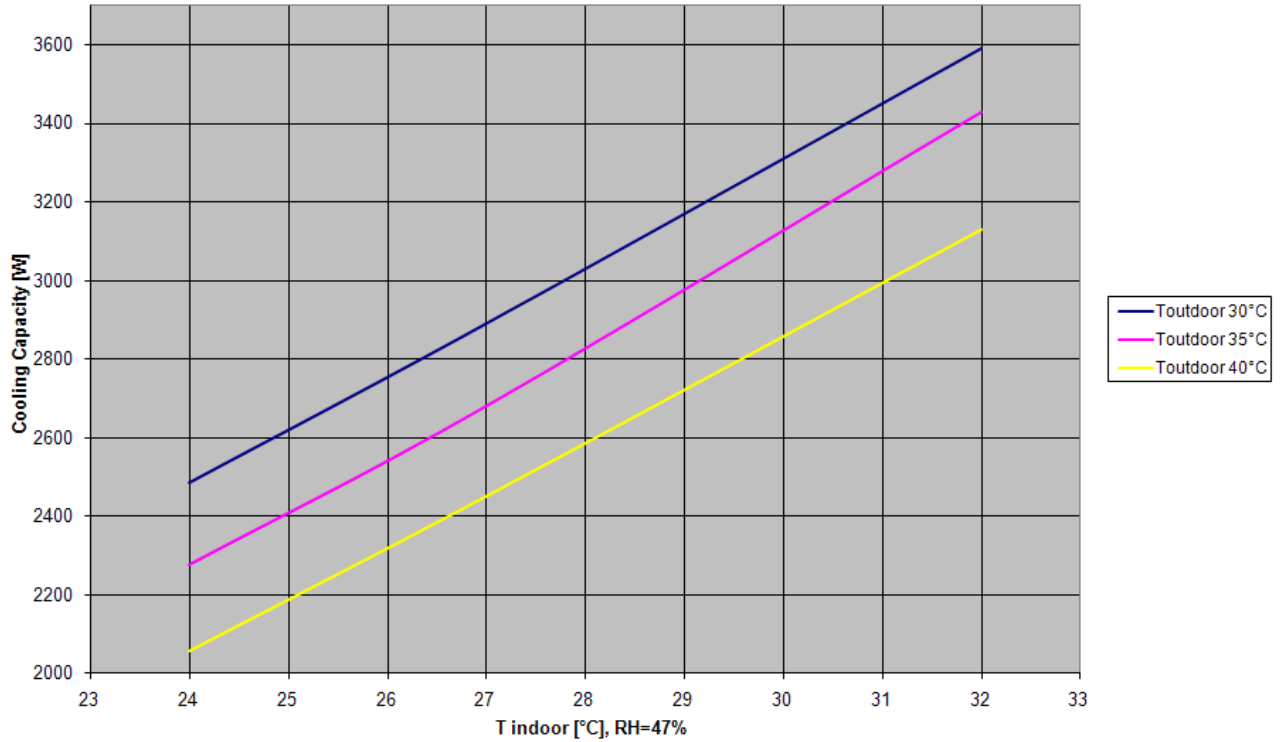

Mod. UNICO R 10 – PERFORMANCE CURVES

COOLING CAPACITY

POWER INPUT

Mod. UNICO R 10 – PERFORMANCE CURVES

HEATING CAPACITY

POWER INPUT

COOLING CAPACITY

POWER INPUT

HEATING CAPACITY

POWER INPUT