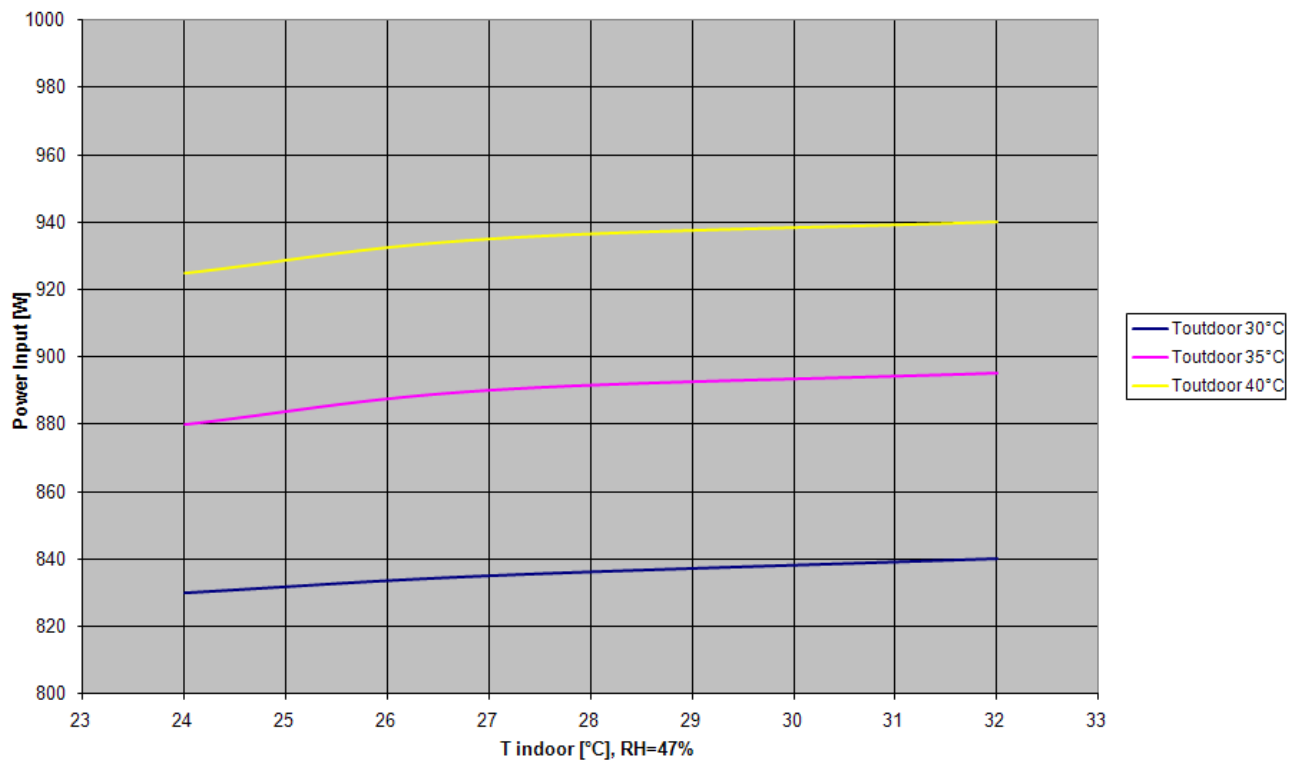

Mod. UNICO R 10 – PERFORMANCE CURVES

COOLING CAPACITY

POWER INPUT

Mod. UNICO R 10 – PERFORMANCE CURVES

HEATING CAPACITY

POWER INPUT

COOLING CAPACITY

POWER INPUT

HEATING CAPACITY

POWER INPUT