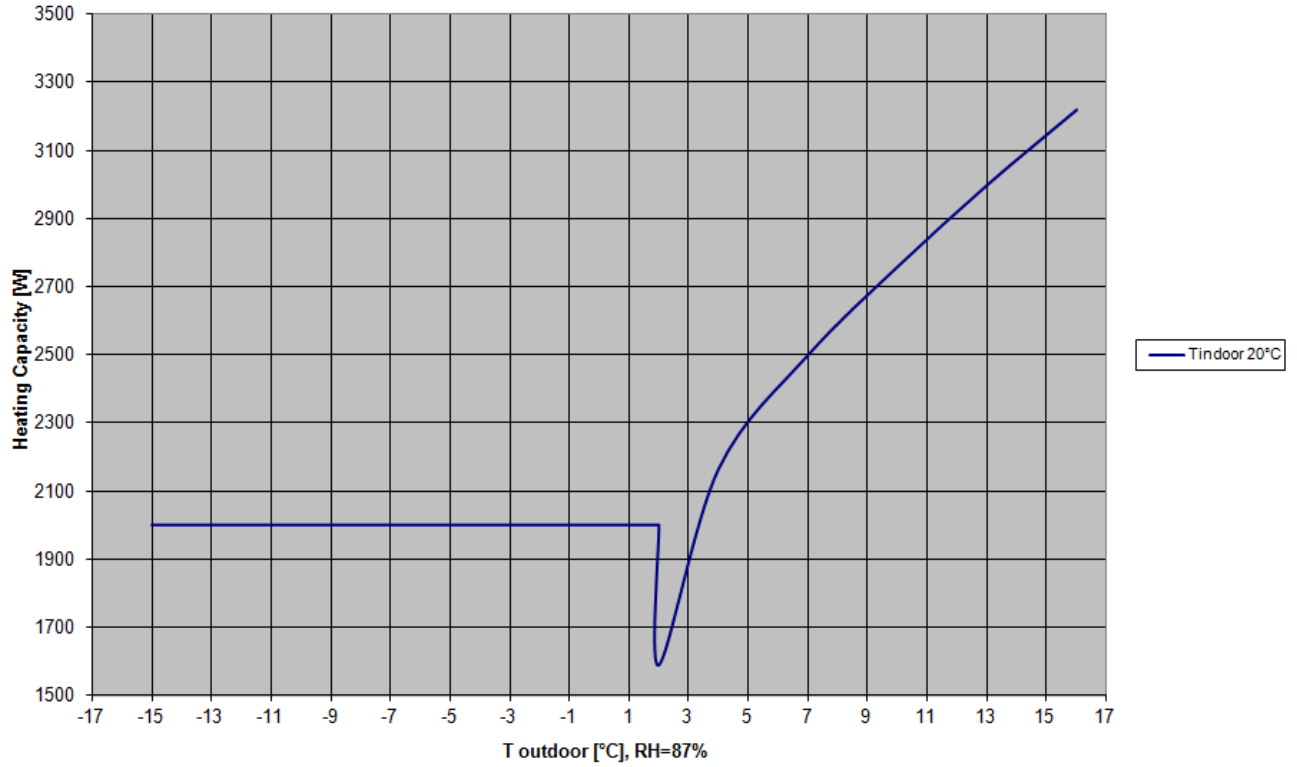

Mod. UNICO R 10 – PERFORMANCE CURVES

COOLING CAPACITY

POWER INPUT

Mod. UNICO R 10 – PERFORMANCE CURVES

HEATING CAPACITY

POWER INPUT

COOLING CAPACITY

POWER INPUT

HEATING CAPACITY

POWER INPUT