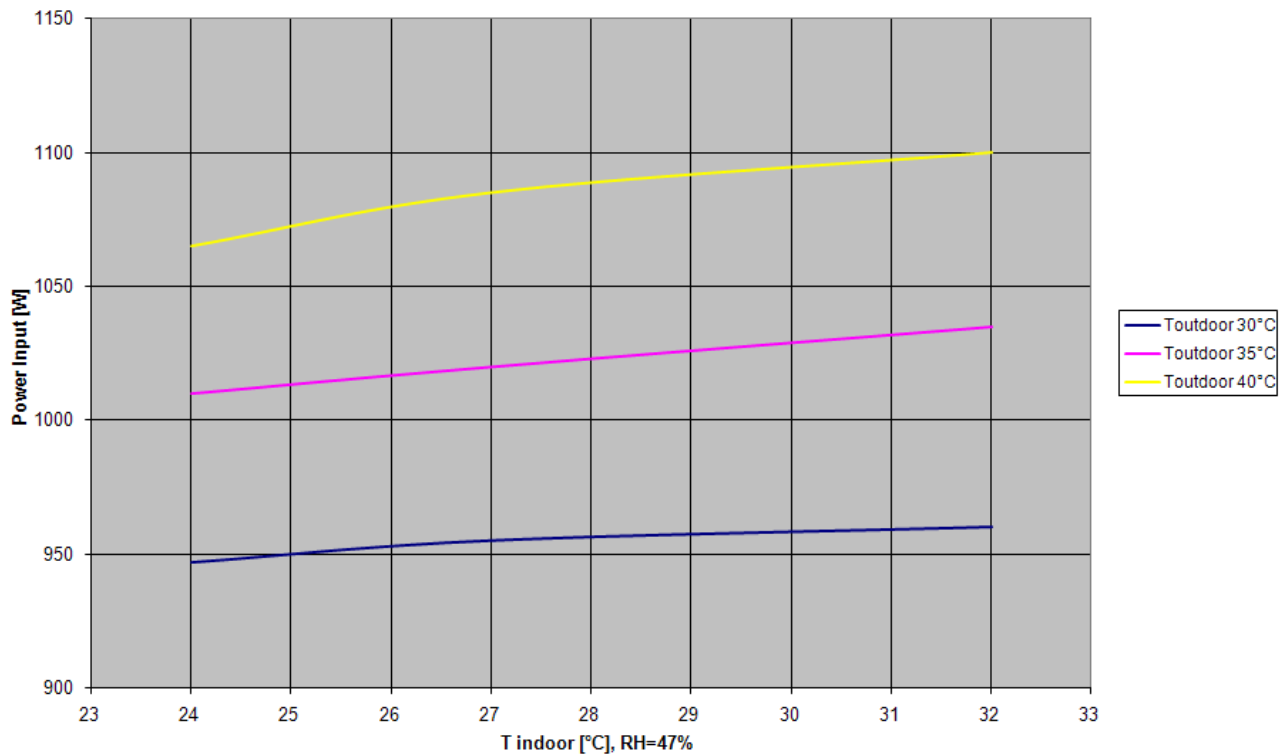

Mod. UNICO R 10 – PERFORMANCE CURVES

COOLING CAPACITY

POWER INPUT

Mod. UNICO R 10 – PERFORMANCE CURVES

HEATING CAPACITY

POWER INPUT

COOLING CAPACITY

POWER INPUT

HEATING CAPACITY

POWER INPUT